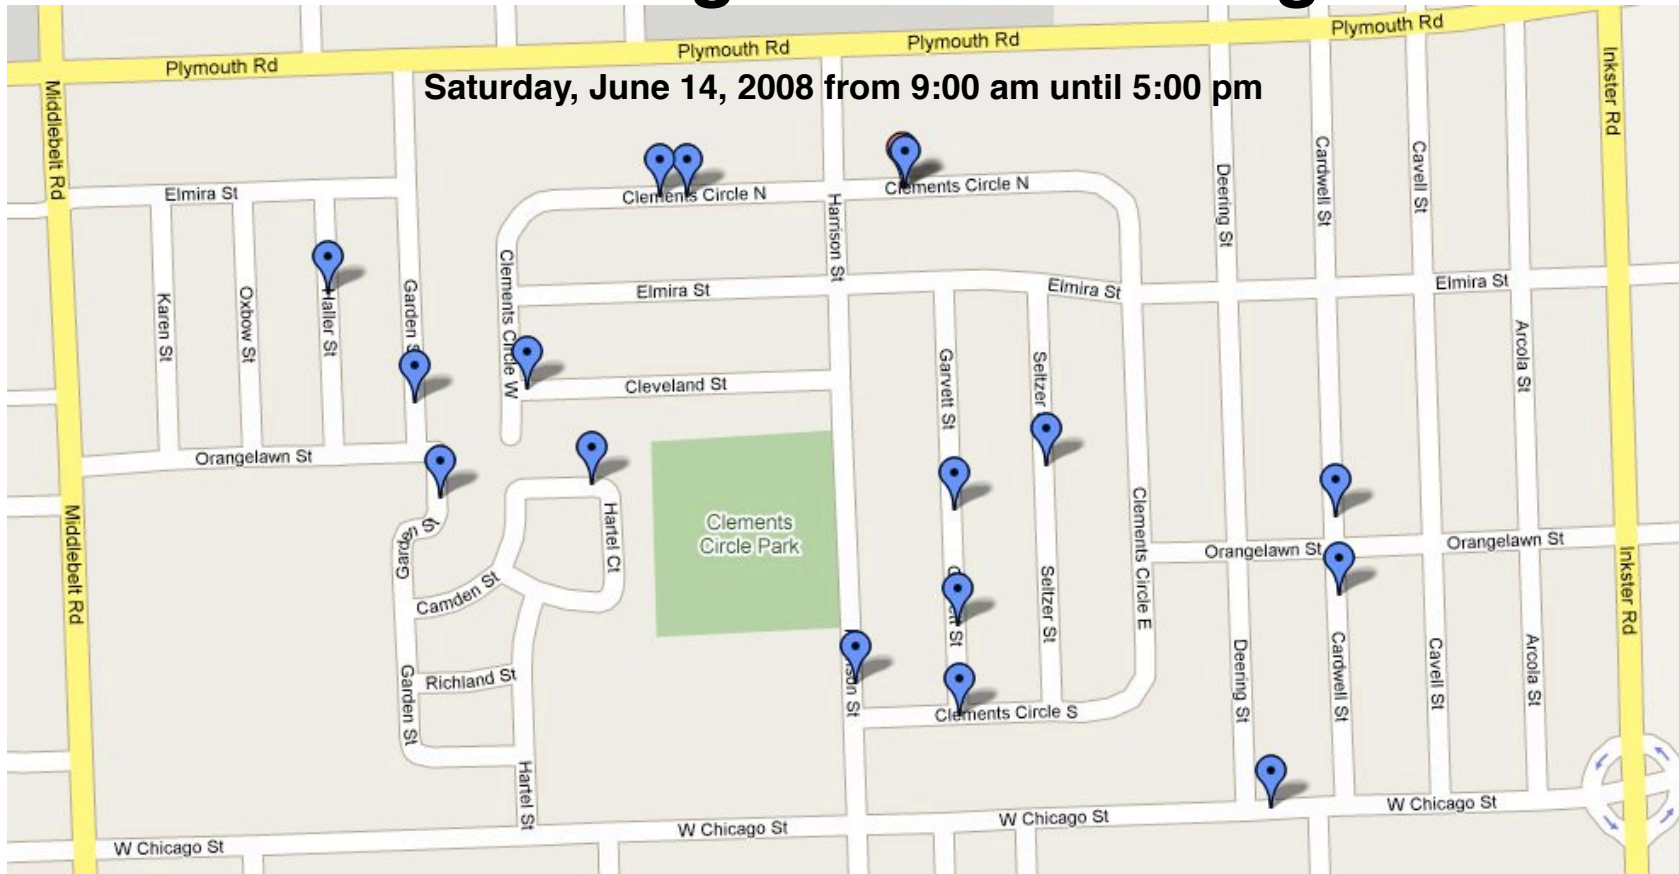

The Clements Circle Civic Association is a proud Livonia Community and welcomes you to our neighborhood!

2008 CCCA Neighborhood Garage Sale

10060	Cardwell	
9662	Cardwell	
28590	Cleveland	
10020	Garden	
11055	Garden	Preview Night
9860	Garvett St.	
9940	Garvett St.	Preview Night

11181	Haller St	Preview Night
9950	Harrison	Preview Night
10042	Hartel Court	Preview Night
28501	N Clements Circle	Preview Night
28519	N Clements Circle	

28229	N Clements Circle	
28201	S Clements Circle	
9970	Seltzer	
27842	W Chicago	Preview Night